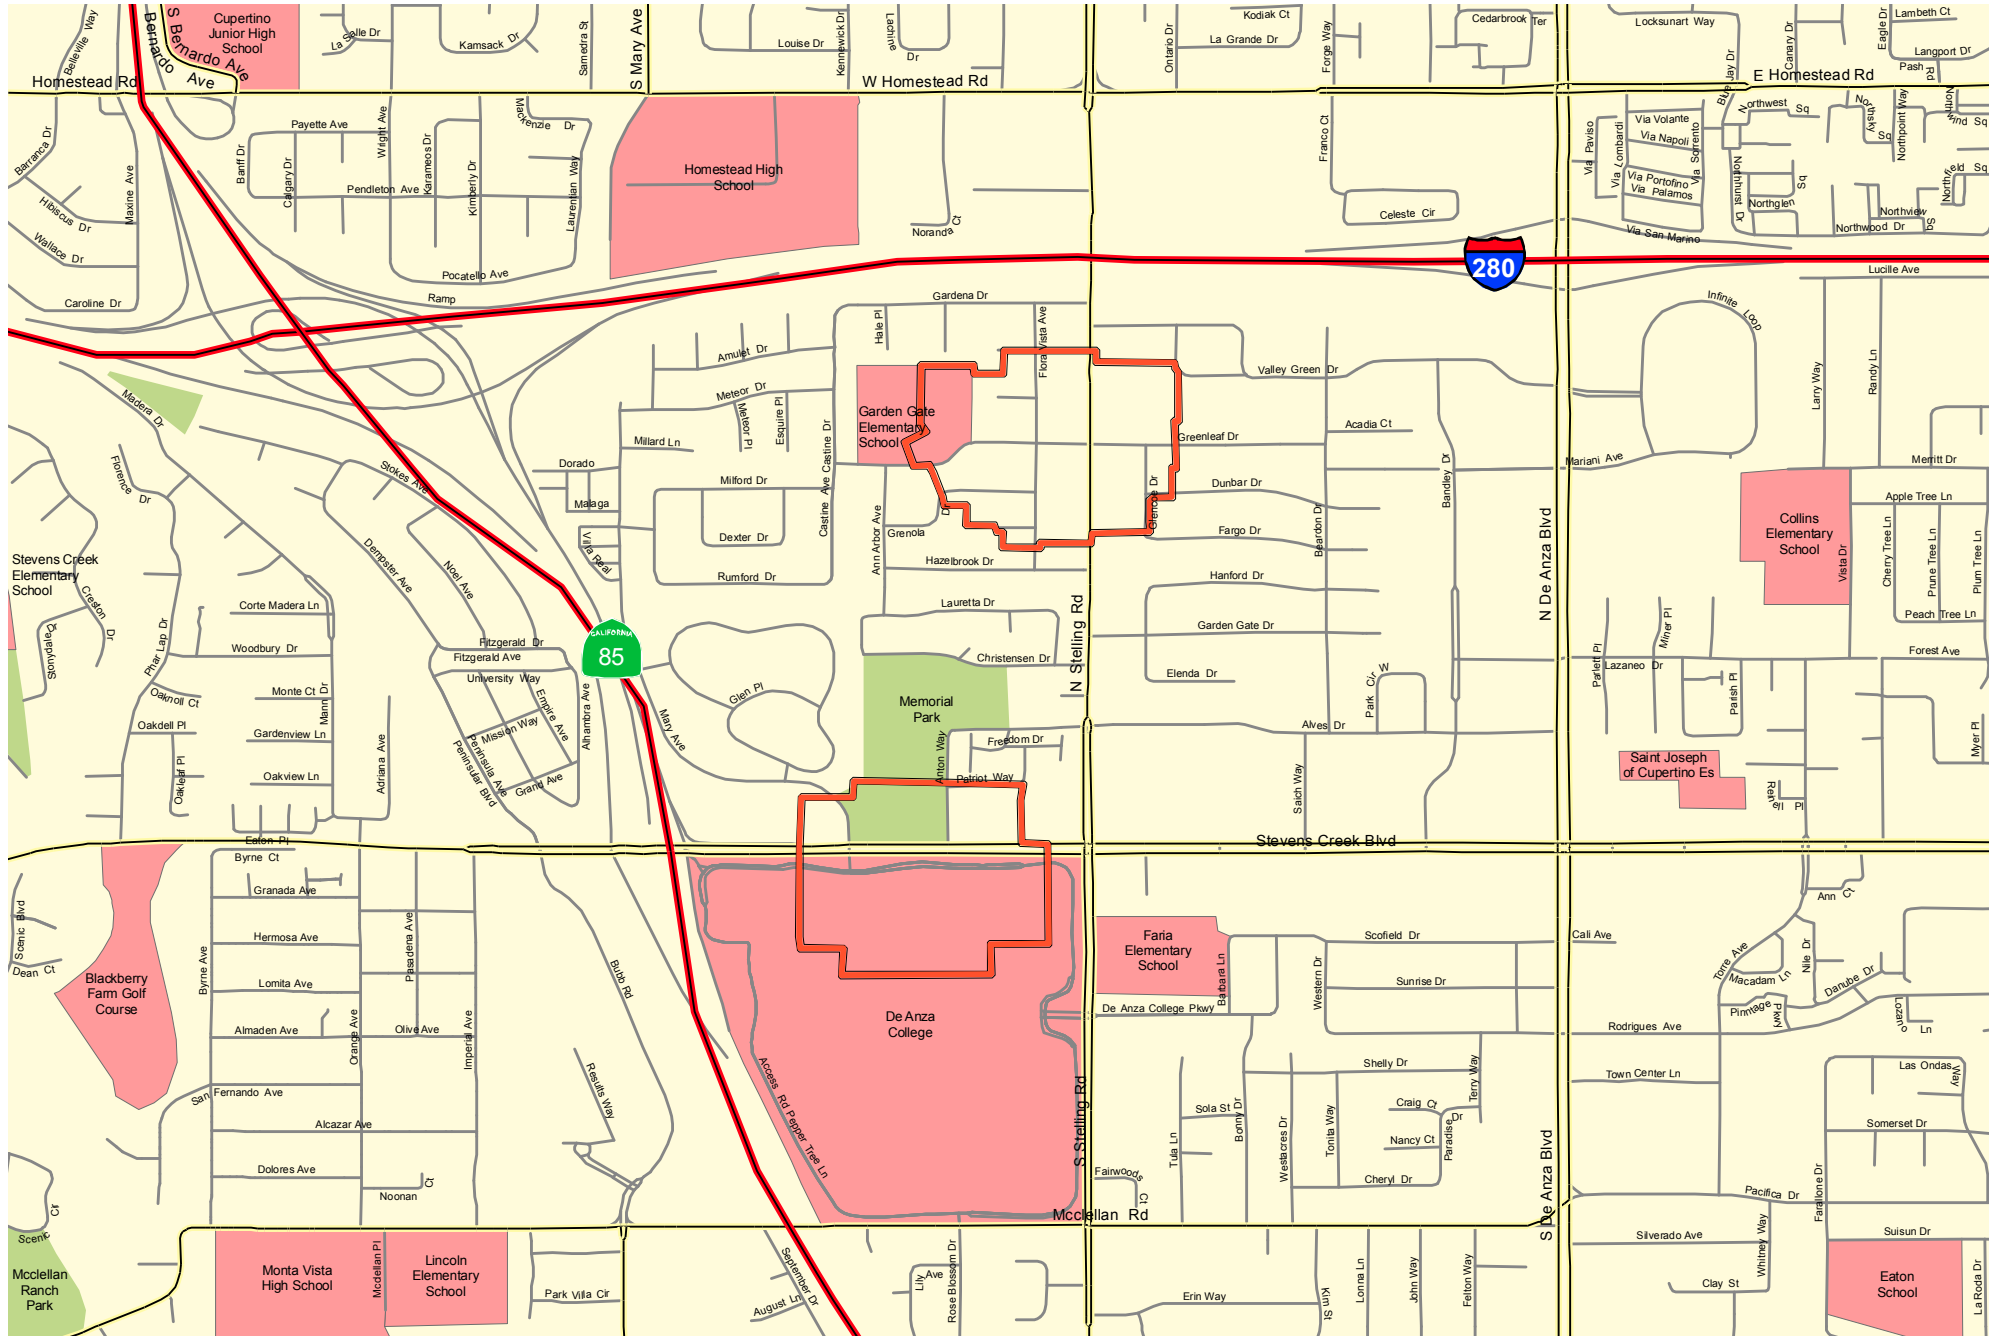

2008 - LightBrown Apple Moth
200 Meter Twist Tie Boundary
Cupertino, Santa Clara County

 200 Meter Twist Tie Boundary