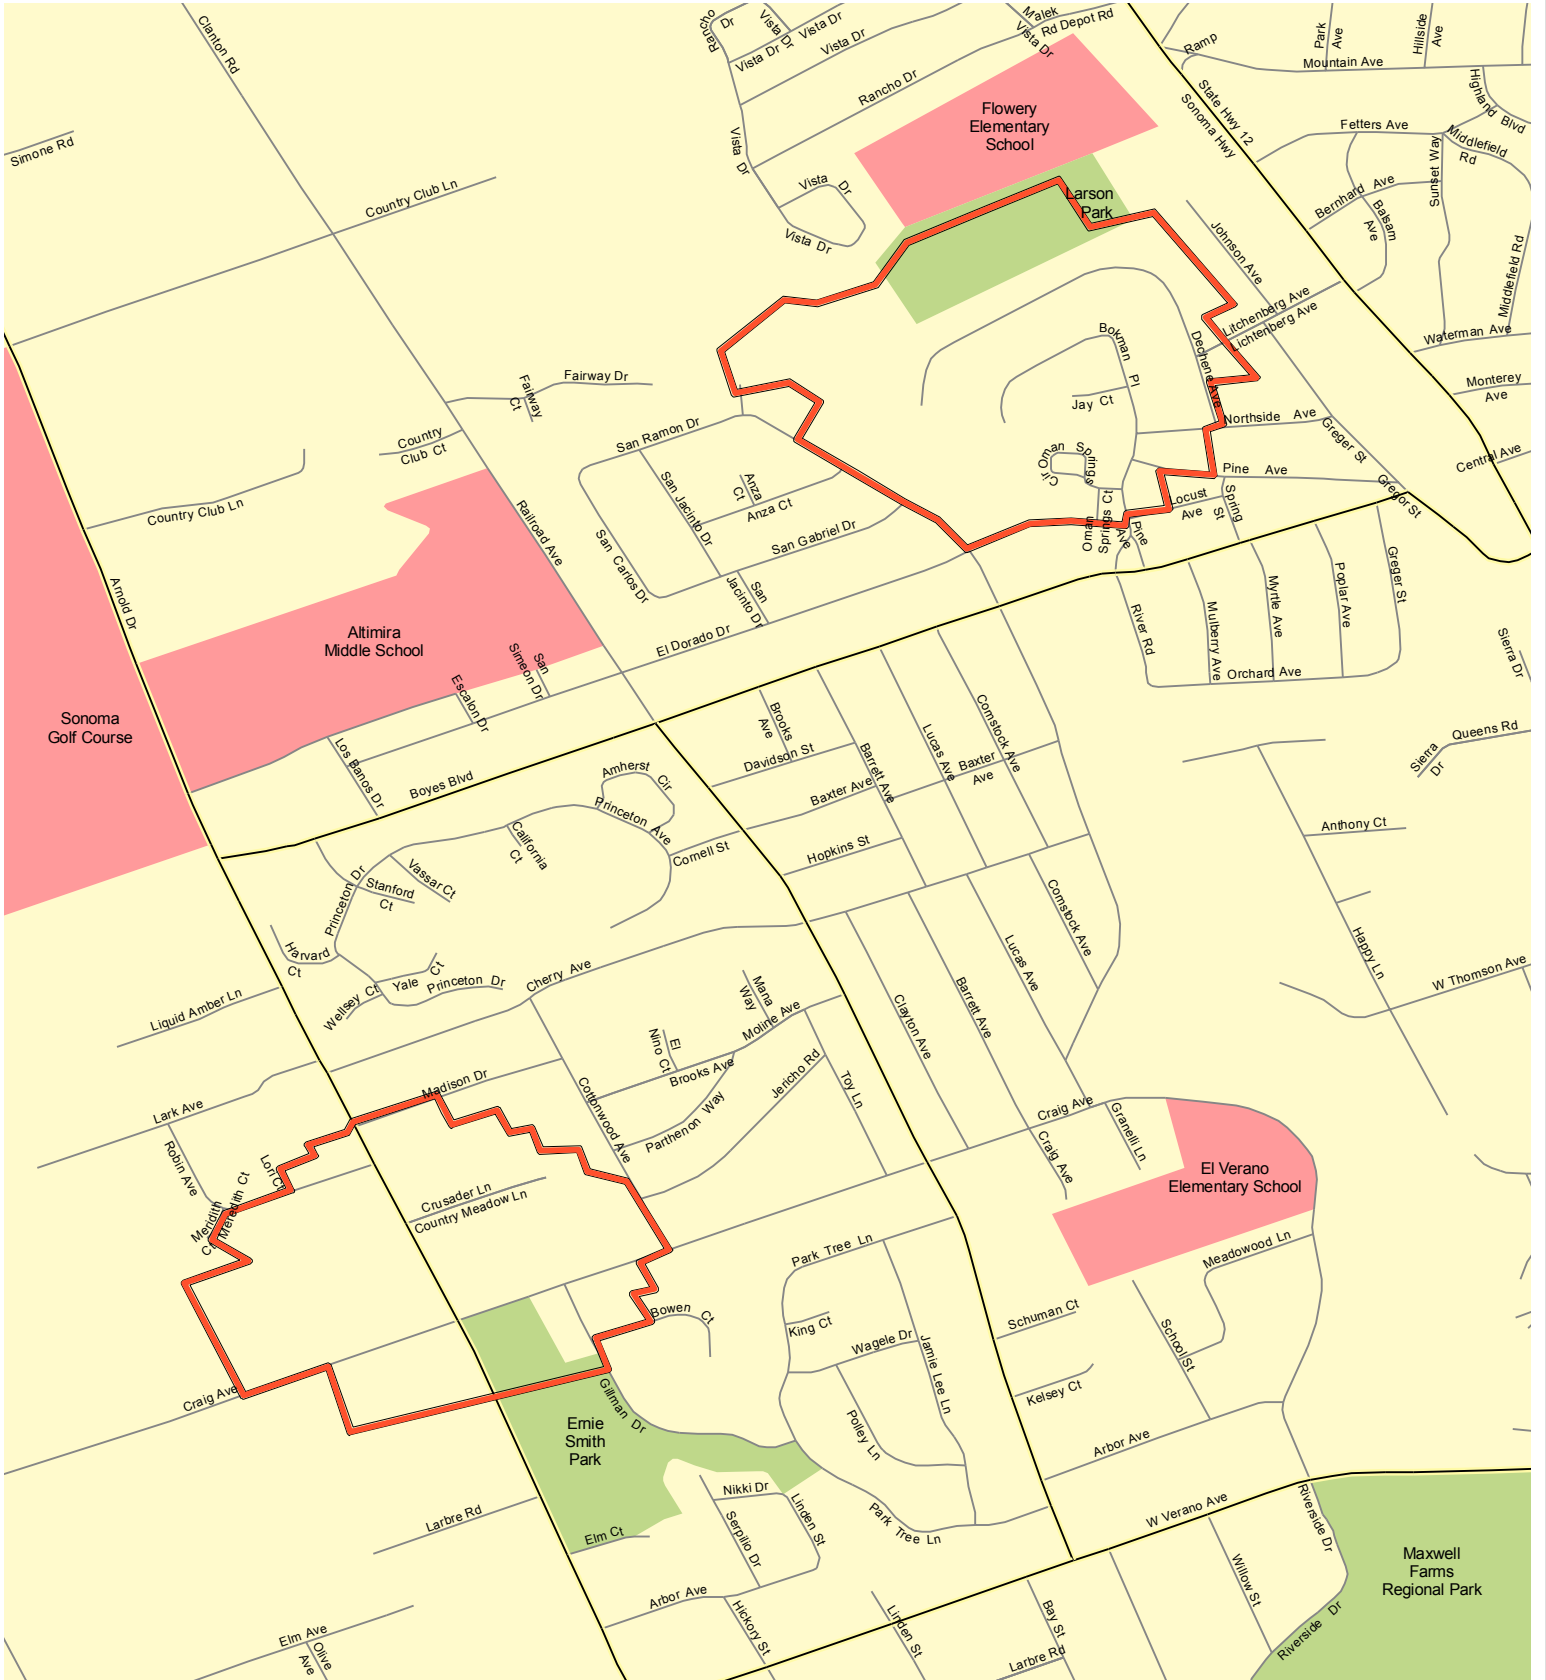

2008 - Light Brown Apple Moth 200 Meter Twist Tie Boundaries El Verano, Boyes Hot Springs & Fetters Hot Springs, Sonoma County

0.3

Miles

200 Meter Twist Tie Boundary